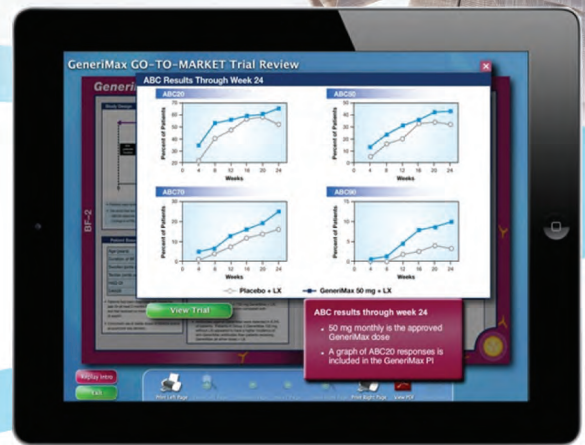

Electronic Resource Navigator

Innovative Knowledge and Skill Training

Launch a new PI, Vis-Aid or Reprint!

Walk users through new resources with the unique **Electronic Resource Navigator**.

Teach people about the important information.

Show people where the critical information is located in the resource.

Demonstrate how to use the information in a sales call.

SKYE Multimedia

For additional information call: **908-333-0939**
Or visit our website at: **www.skyemm.com**